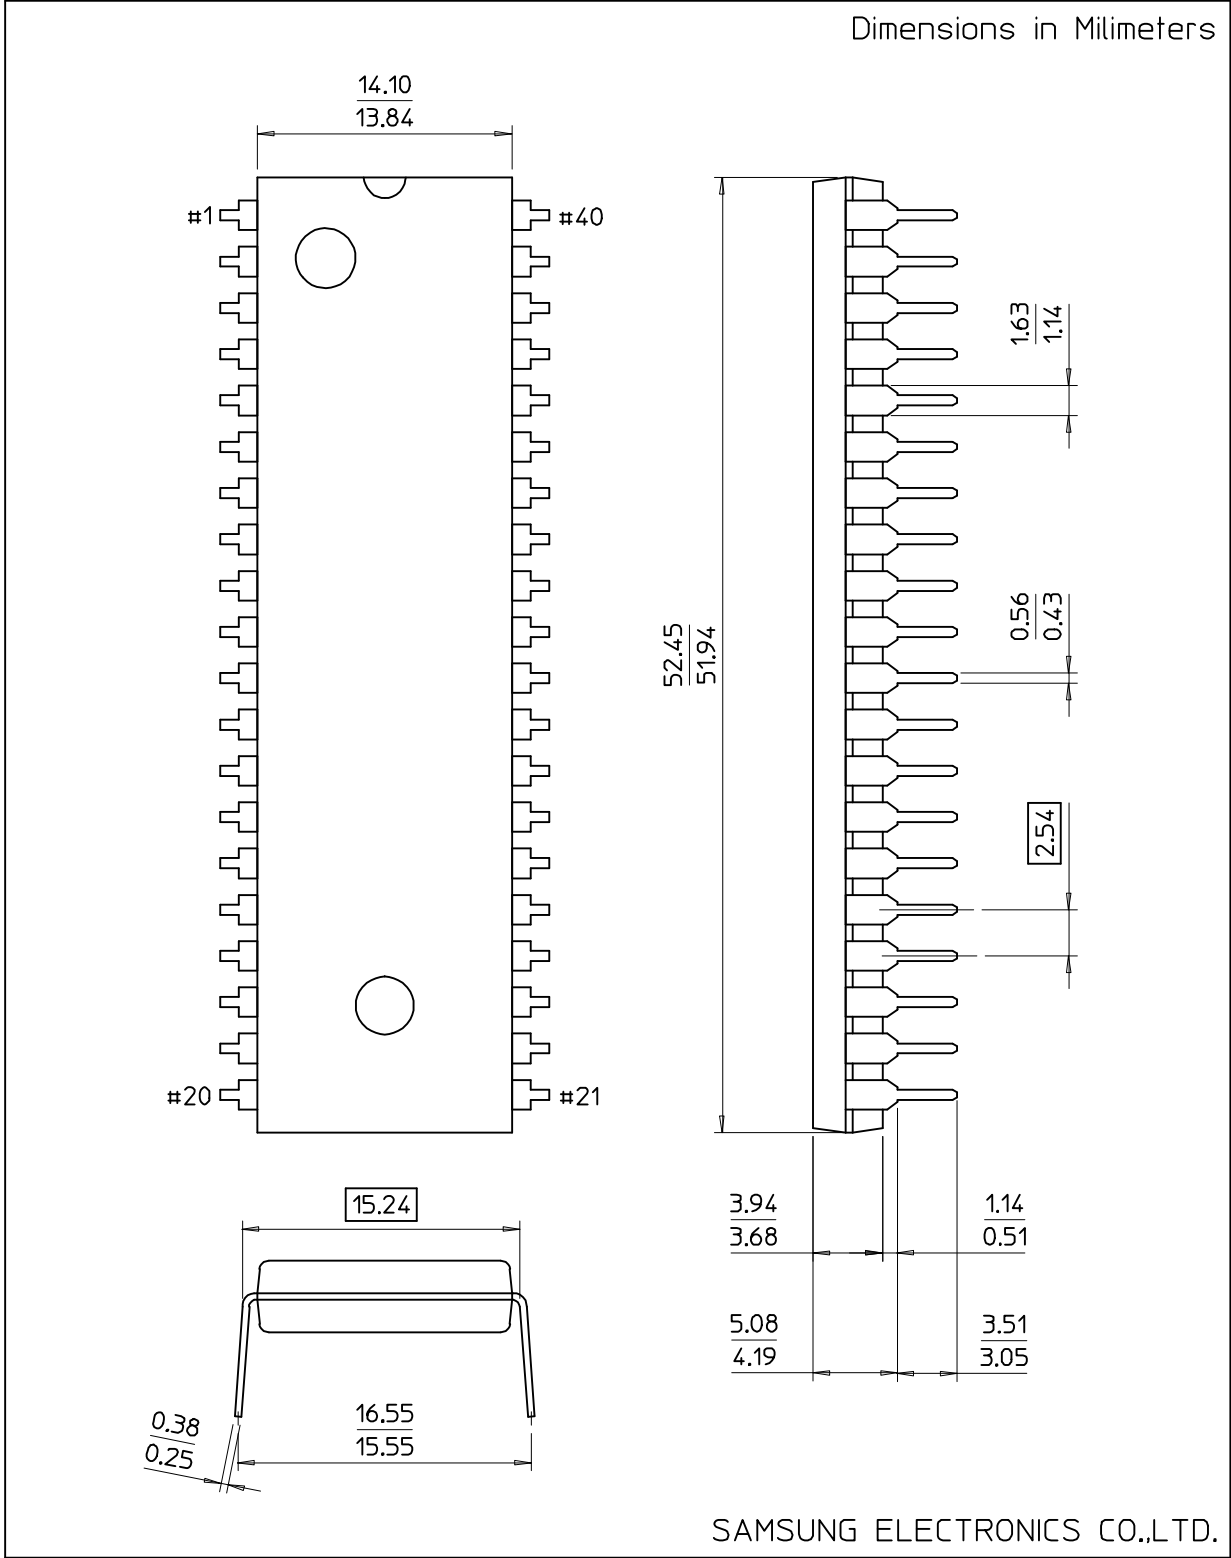

40-DIP-600-SG

Dimensions in Millimeters

SAMSUNG ELECTRONICS CO.,LTD.